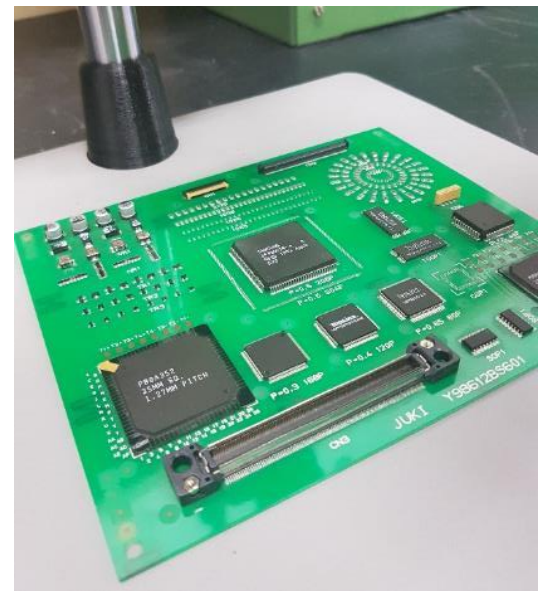

Picture of improved Scope stand