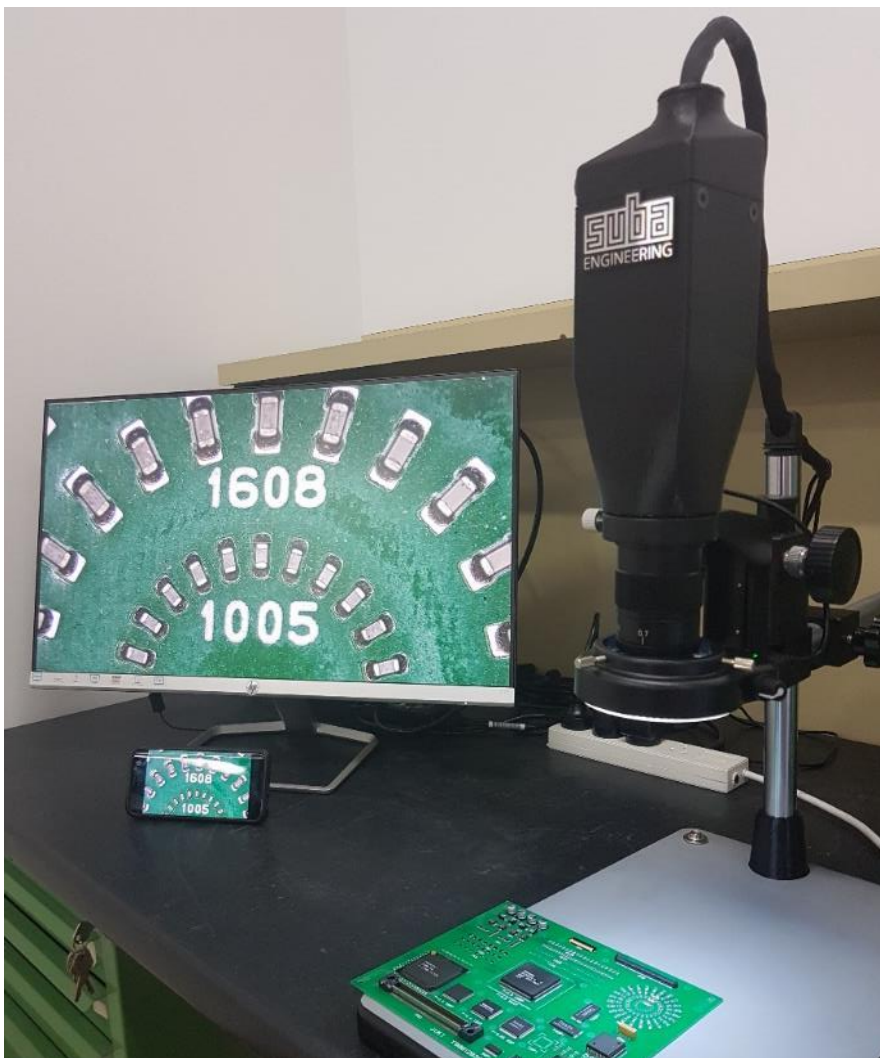

# The new SubaScope 200

- Australian digital microscope model Q1/2019
- Auto-focus feature is standard
- Up to 200x zoom level is standard
- Image and video capturing function is standard
- Micro FlashAir card for Wi-Fi transfer of photos and videos is standard
- Bluetooth mouse is standard
- Adjustable ring light is standard
- Table with adjustable arms is standard
- Dual ruler display on monitor for measurements

Above Smart phone with the photo transferred via FlashAir Wi-Fi card. No need to remove the card to transfer the photos or videos. A great feature to have

It is again a very special event at Suba Engineering. We finished our new **SubaScope** 200, Q1 2019 model. The advanced version of the well sold 2018 model an "Australian" digital auto-focusing Microscope with a zoom of up to 200x. We use our 3-D printer and CAD software to make the parts and source some hardware from overseas suppliers.

The **SubaScope** 200 model 2019 with FHD automatic focusing, Bluetooth mouse, built in software and Micro FlashAir card to take pictures or videos and transfer them via Wi-Fi to your Smart phone or PC.