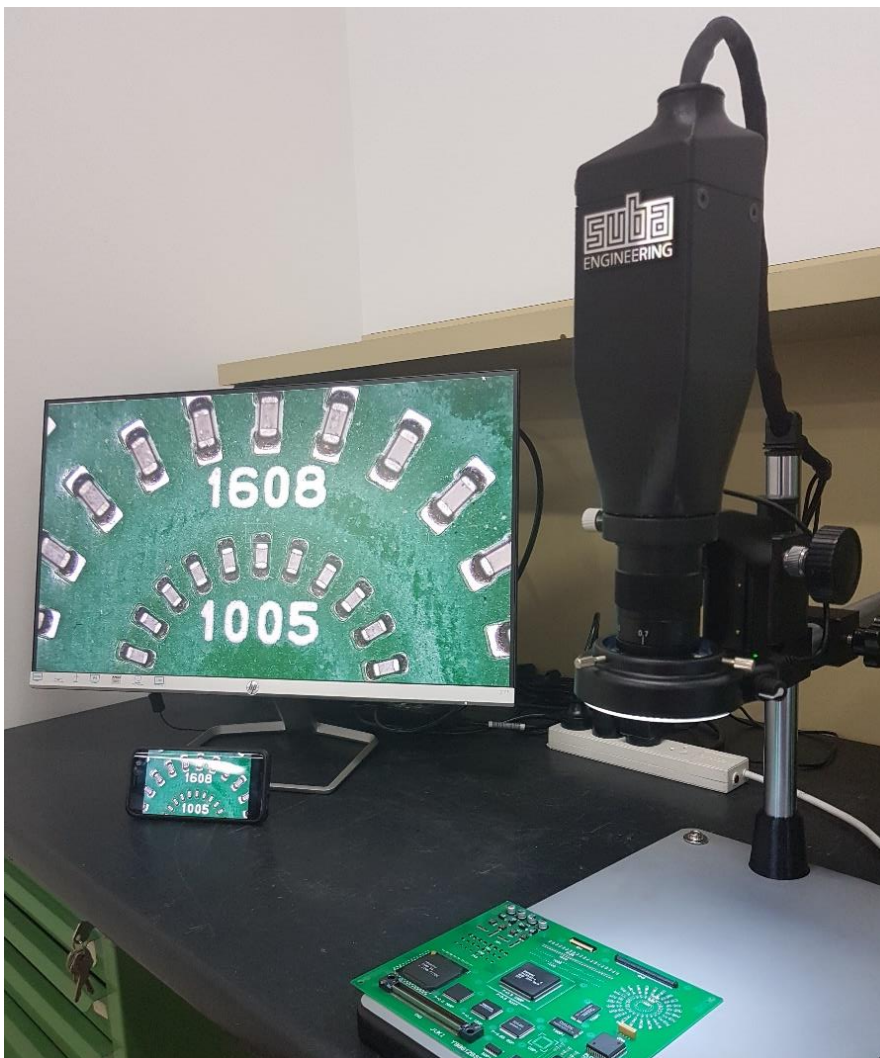

# The new **Suba**Scope 200

- Australian digital microscope model Q1/2019
- Auto-focus feature is standard
- Up to 200x zoom level is standard
- Image and video capturing function is standard
- Micro FlashAir card for Wi-Fi transfer of photos and videos is standard
- Bluetooth mouse is standard
- Adjustable ring light is standard
- Table with adjustable arms is standard
- Dual ruler display on monitor for measurements

Above Smart phone with the photo transferred via FlashAir Wi-Fi card. No need to remove the card to transfer the photos or videos. A great feature to have

It is again a very special event at Suba Engineering. We finished our new **SubaScope 200**, Q1 2019 model. The advanced version of the well sold 2018 model an "Australian" digital auto-focusing Microscope with a zoom of up to 200x. We use our 3-D printer and CAD software to make the parts and source some hardware from overseas suppliers.

The **SubaScope 200** model 2019 with FHD automatic focusing, Bluetooth mouse, built in software and Micro FlashAir card to take pictures or videos and transfer them via Wi-Fi to your Smart phone or PC.

## Our technology will be your great advantage

Picture of improved Scope stand

The **SubaScope 200** model 2019 (36-686-451) comes with a 0.5 lens at a Special price of: **AUD 1'590.00** All prices are excluding GST and ex-works Suba