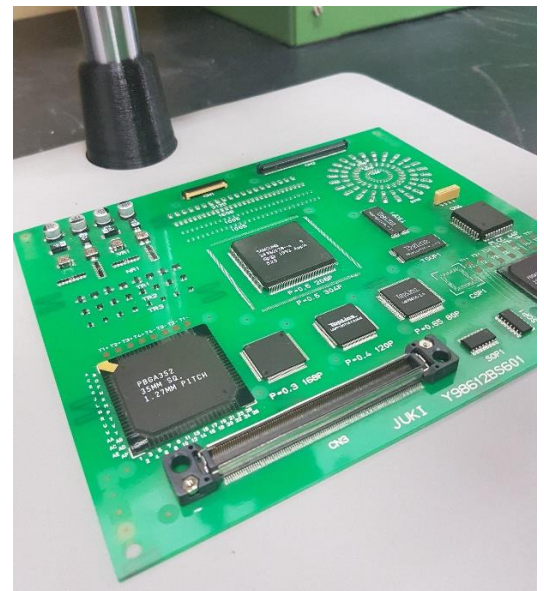

# The new **Suba**Scope 200

- Australian digital microscope model Q1/2019
- Auto-focus feature is standard
- Up to 200x zoom level is standard
- Image and video capturing function is standard
- Micro FlashAir card for Wi-Fi transfer of photos and videos is standard
- Bluetooth mouse is standard
- Adjustable ring light is standard
- Table with adjustable arms is standard
- Dual ruler display on monitor for measurements

Above Smart phone with the photo transferred via FlashAir Wi-Fi card. No need to remove the card to transfer the photos or videos. A great feature to have

It is again a very special event at Suba Engineering. We finished our new **SubaScope 200**, Q1 2019 model. The advanced version of the well sold 2018 model an "Australian" digital auto-focusing Microscope with a zoom of up to 200x. We use our 3-D printer and CAD software to make the parts and source some hardware from overseas suppliers.

The **SubaScope 200** model 2019 with FHD automatic focusing, Bluetooth mouse, built in software and Micro FlashAir card to take pictures or videos and transfer them via Wi-Fi to your Smart phone or PC.

## Our technology will be your great advantage

Picture of improved Scope stand

The **SubaScope 200** model 2019 (36-686-451) comes with a 0.5 lens at a Special price of: **AUD 1'590.00** All prices are excluding GST and ex-works Suba